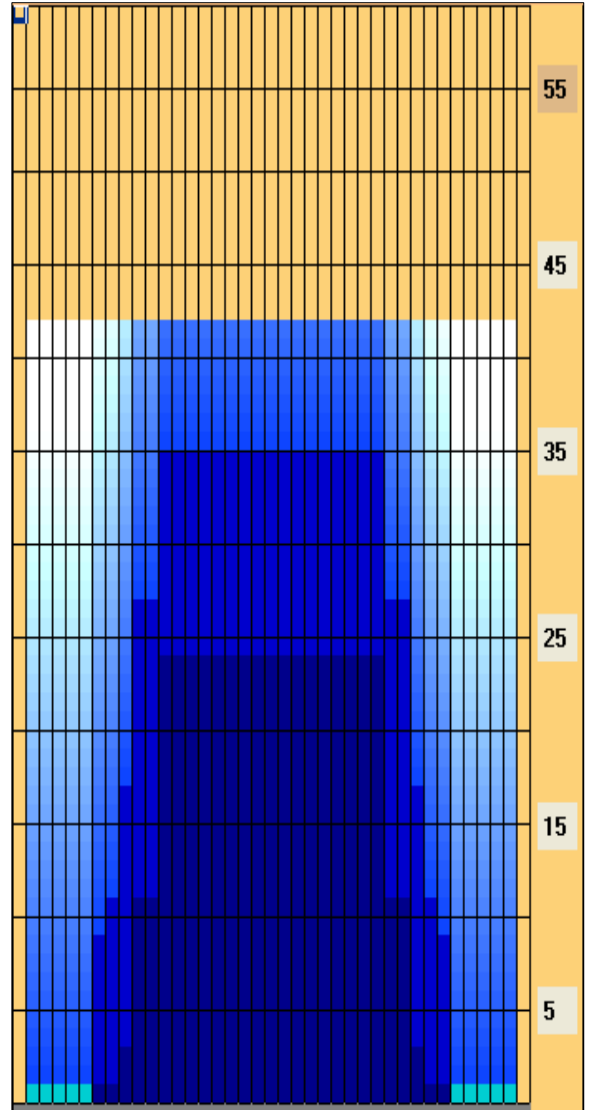

HOUSE SHOT

Oil Pattern Distance: 42 Feet **Reverse Brush Drop:** 42 Feet **Oil Per Board:** 45 uL
Forward Oil Total: 11.025 mL **Reverse Oil Total:** 11.52 mL **Volume Oil Total:** 22.545 mL
Forward Boards Crossed: 245 Boards **Reverse Boards Crossed:** 256 Boards **Total Boards Crossed:** 501 Boards

	Start	Stop	Loads	Speed	Crossed	Start	End	Feet	T.Oil
1	2L	2R	2	14	74	0.0	1.9	1.9	3330
2	9L	9R	1	14	23	1.9	3.8	1.9	1035
3	10L	10R	3	18	63	3.8	11.4	7.6	2835
4	12L	12R	3	18	51	11.4	19.0	7.6	2295
5	12L	12R	2	18	34	19.0	24.1	5.1	1530
6	2L	2R	0	26	0	24.1	38.0	13.9	0
7	2L	2R	0	30	0	38.0	42.0	4.0	0

Conditioner:
 Type In or Select One

TransferType:
 Type In or Select One

	Start	Stop	Loads	Speed	Crossed	Start	End	Feet	T.Oil
1	2L	2R	0	30	0	42.0	35.0	-7.0	0
2	12L	12R	1	18	17	35.0	32.5	-2.5	765
3	12L	12R	2	18	34	32.5	27.4	-5.1	1530
4	10L	10R	4	18	84	27.4	17.2	-10.2	3780
5	9L	9R	3	14	69	17.2	11.3	-5.9	3105
6	8L	8R	1	14	25	11.3	9.4	-1.9	1125
7	7L	7R	1	14	27	9.4	7.5	-1.9	1215
8	2L	2R	0	14	0	7.5	0.0	-7.5	0

Forward

Reverse

Combined

Buff

Item	3L-7L:18L-18R	8L-12L:18L-18R	13L-17L:18L-18R	18L-18R:17R-13R	18L-18R:12R-8R	18L-18R:7R-3R
Description	Outside Track:Middle	Middle Track:Middle	Inside Track:Middle	Middle: Inside Track	Middle:Middle Track	Middle:Outside Track
Track Zone Ratio	10.45	1.77	1	1	1.77	10.45