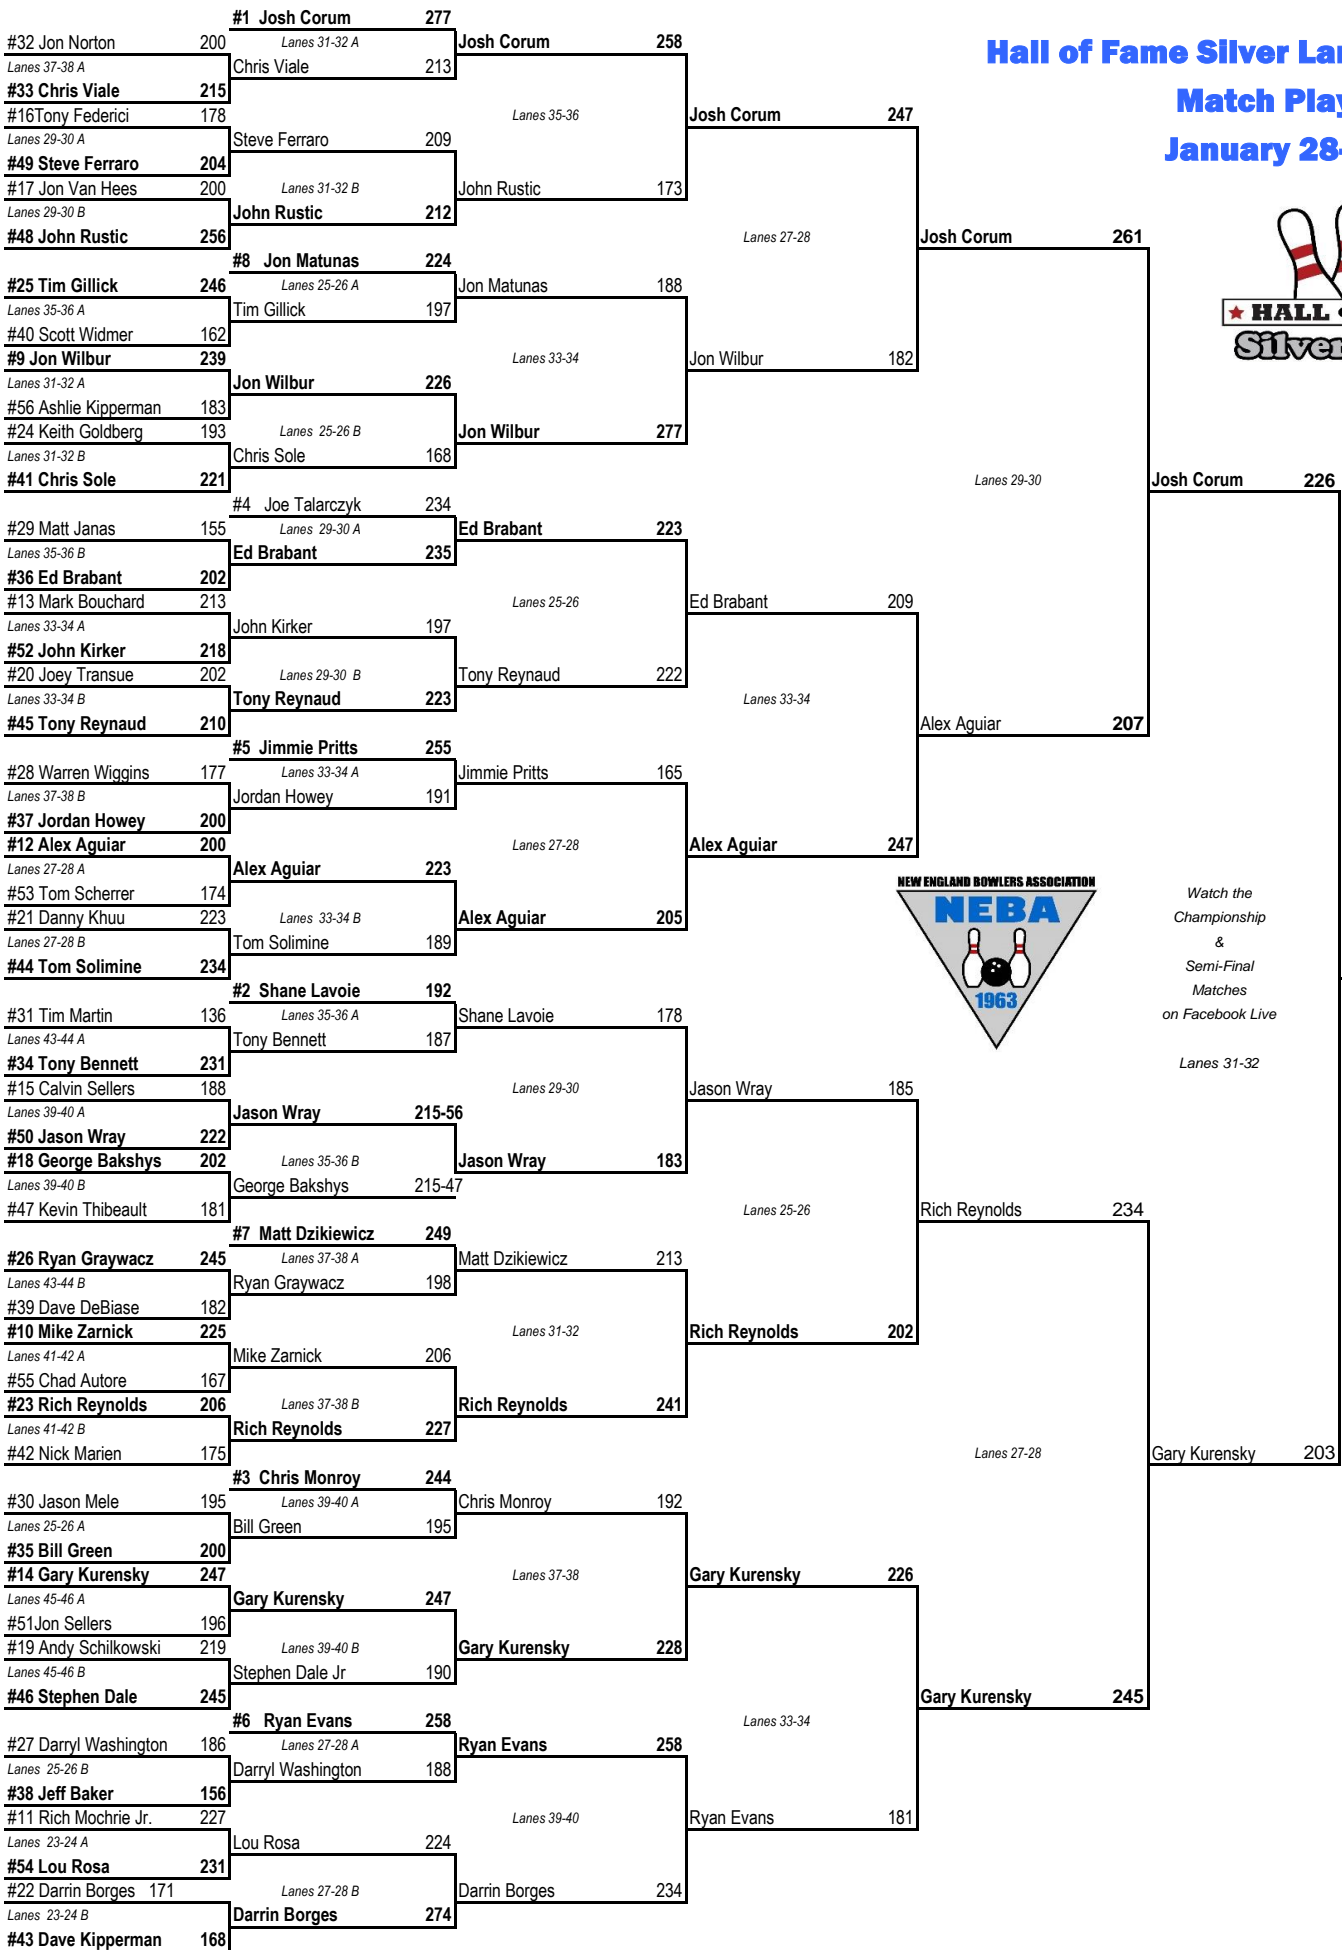

Hall of Fame Silver Lanes Open Match Play Bracket January 28-29, 2017

Watch the
Championship
&
Semi-Final
Matches
on Facebook Live

Josh Corum

Lanes 31-32

NEBA Squad Results

HOF Silver Lanes Open ~ East Hartford, CT ~ January 28-29, 2017

236 Entries

35 Senior Entries -- 12 Super Seniors -- 7 Women

Saturday 6 p.m.		42 Entries
1 .	1154	Chris Monroy
2 .	1110	Tim Gillick
3 .	1054	Jason Wray
4 .	1054	Jonathan Sellers
5 .	1044	John Kirker (SR)
6 .	1021	Tom Scherrer
7 .	1013	Lou Rosa (SR)
8 .	1007	Chad Autore

Sunday 9 a.m.		106 Entries
9 .	1181	Shane Lavoie
10 .	1169	Ryan Evans
11 .	1165	Matt Dzikiewicz
12 .	1160	Jon Wilbur
13 .	1155	Rick Mochrie Jr
14 .	1149	Alex Aguiar
15 .	1134	Mark Bouchard
16 .	1132	Gary Kurensky
17 .	1131	Calvin Sellers
18 .	1126	Jon Van Hees
19 .	1121	Andrew Schilkowski
20 .	1119	Danny Khuu
21 .	1115	Rich Reynolds
22 .	1110	Ryan Graywacz
23 .	1104	Tim Martin
24 .	1102	Jon Norton
25 .	1101	Tony Bennett
26 .	1099	Bill Green
27 .	1097	Jeff Baker
28 .	1092	Scott Widmer
29 .	1092	Nick Marien

Sunday 12:30 p.m.		88 Entries
30 .	1258	Josh Corum
31 .	1243	Joe Talarczyk (SR)
32 .	1187	Jimmie Pritts (SR)
33 .	1162	Jon Matunas
34 .	1159	Michael Zarnick (SR)
35 .	1127	Tony Federici
36 .	1123	Geroge Bakshys
37 .	1120	Joey Transue
38 .	1117	Darrin Borges
39 .	1112	Keith Goldberg
40 .	1109	Darryl Washington
41 .	1108	Matt Janas
42 .	1108	Warren Wiggins
43 .	1104	Jason Mele
44 .	1102	Chris Viale
45 .	1098	Ed Brabant Jr (SR)
46 .	1097	Jordan Howey

10 more advance from the lists below	
(Will be determined after start of last squad)	
Seniors (35 entries)	
1 -	1243 Joe Talarczyk (GUAR)
2 -	1187 Jimmie Pritts (GUAR)
3 -	1159 Michael Zarnick (GUAR)
4 -	1044 John Kirker (GUAR)
5 -	1013 Lou Rosa (GUAR)
Super Seniors (12 entries)	
1 -	1080 John Rustic (SSR)
2 -	1077 Steve Ferraro (SSR)
Women (7 entries)	
1 .	975 Ashlie Kipperman (W)
At-Large	
1 -	1095 Dave DeBiase
2 -	1092 Chris Sole
3 -	1091 Tom Solimine
4 -	1091 Dave Kipperman
5 -	1088 Tony Reynaud
6 -	1084 Stephen Dale Jr.
** 7 -	1082 Kevin Thibeault
	1082 Andrew Hall
	1082 Mark Paradis
** 1-Game Roll-off for at-large tie	
	235 Kevin Thibeault
	203 Andrew Hall
	182 Mark Paradis

★ **HALL OF FAME** ★

Silver Lanes

748 Silver Lane, East Hartford, CT
(860) 569-2990