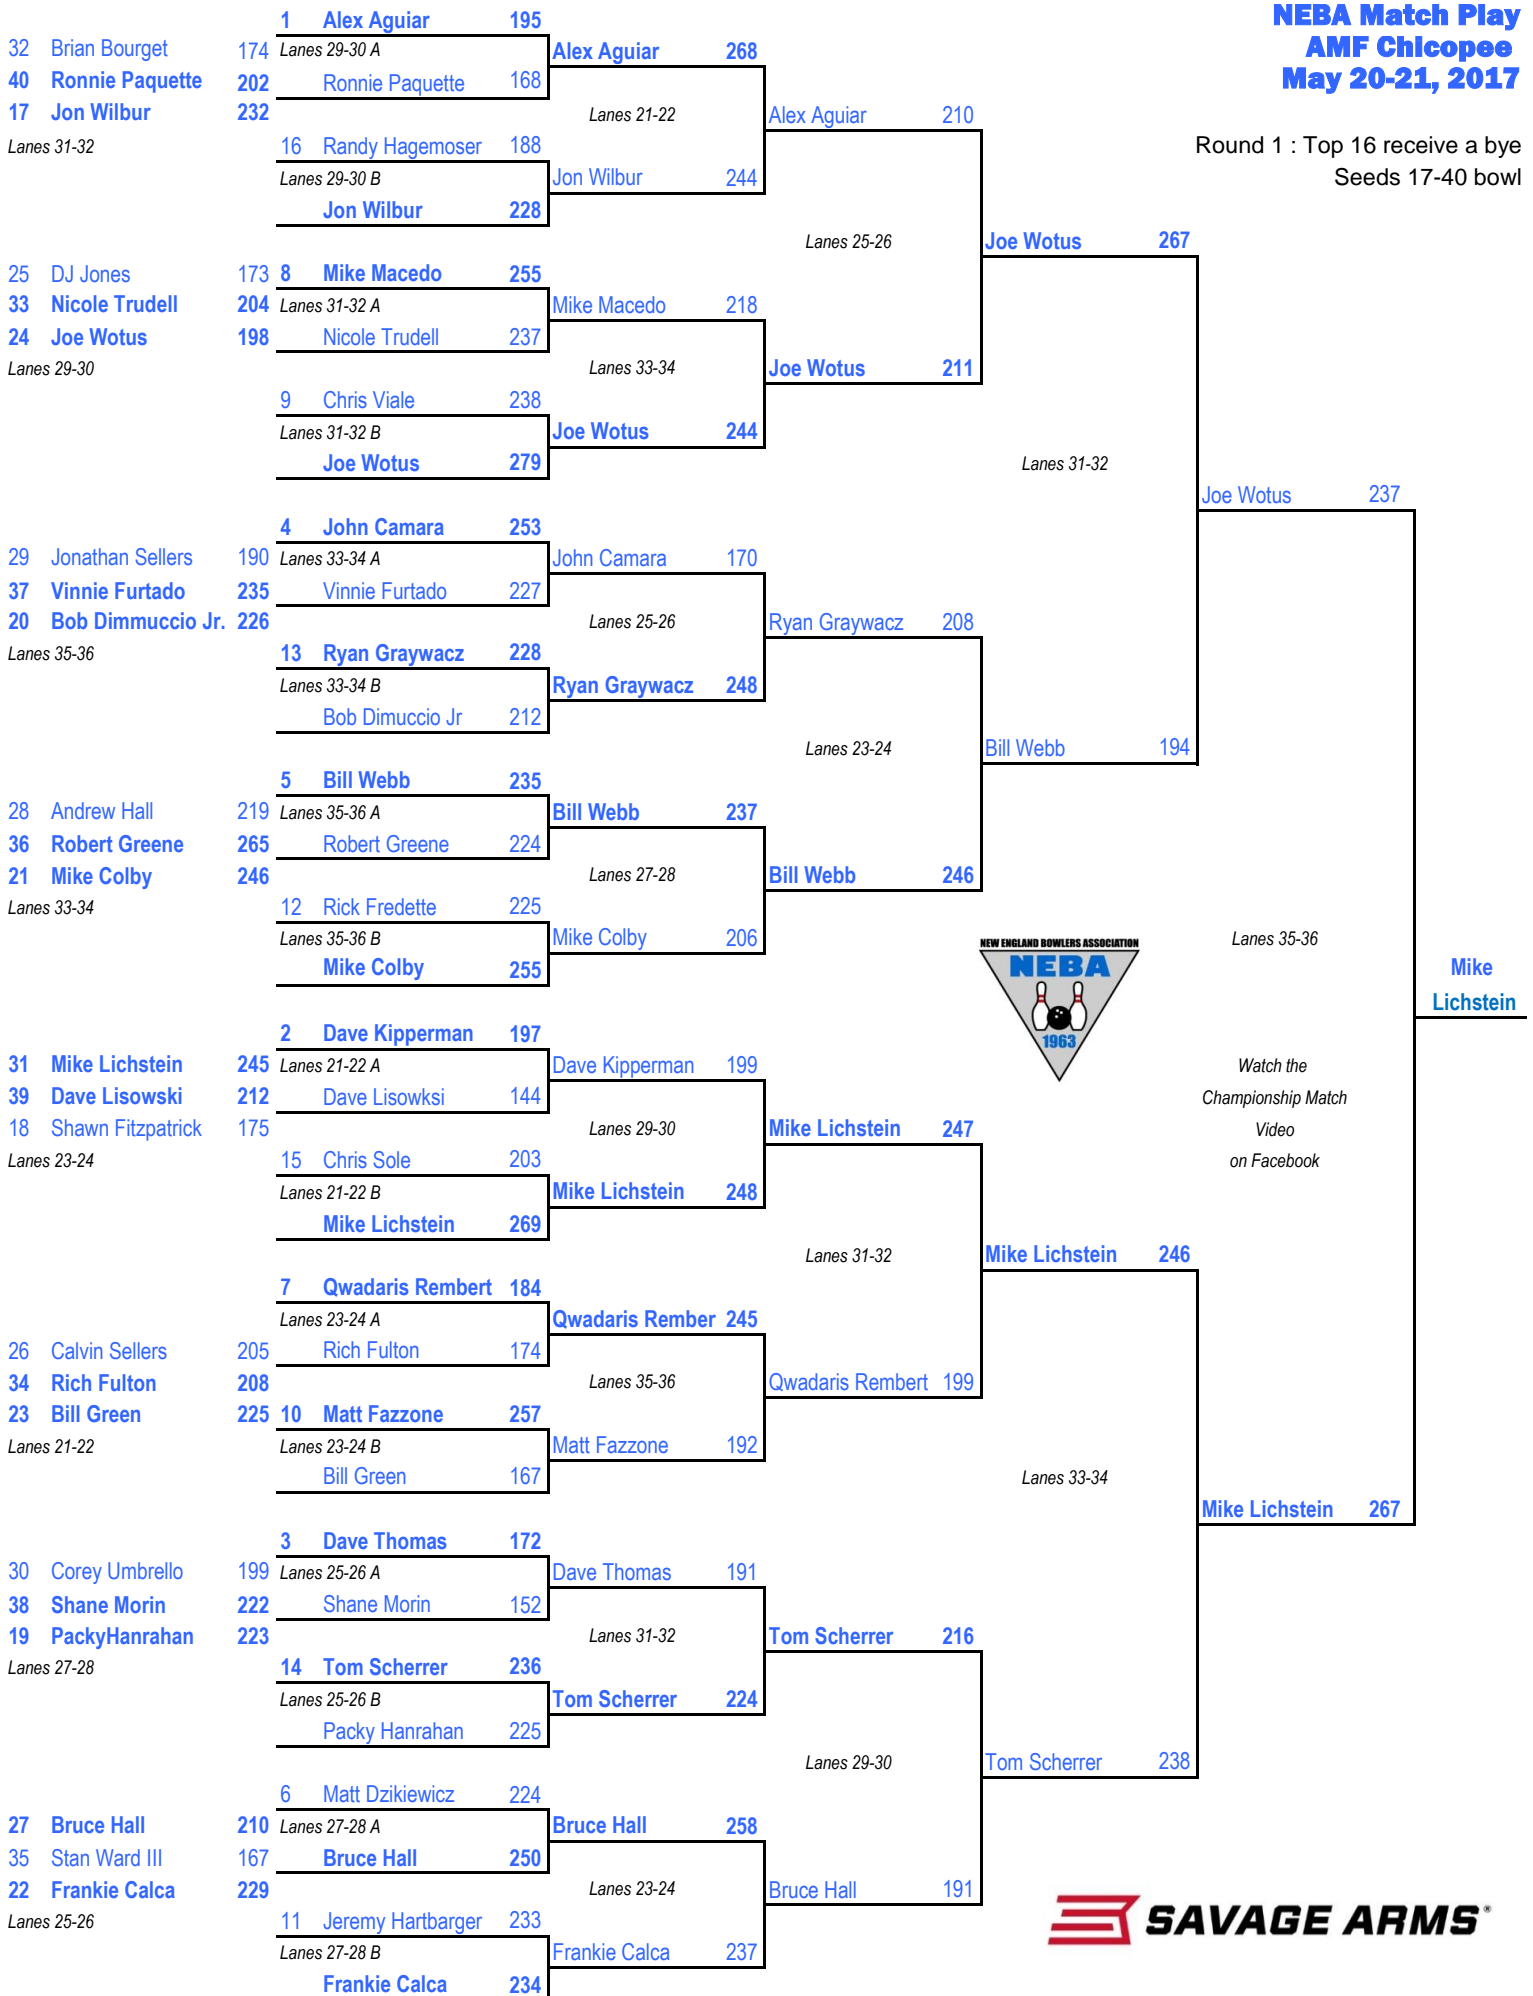

**NEBA Match Play  
AMF Chicopee  
May 20-21, 2017**

Round 1 : Top 16 receive a bye  
Seeds 17-40 bowl

**NEBA Squad Results**  
**Savage Arms Open**  
**AMF Chicopee Lanes ~ May 20-21, 2017**  
**174 Entries ~ 40 Qualifiers**  
**23 Senior Entries ~ 15 Super Seniors ~ 6 Women**